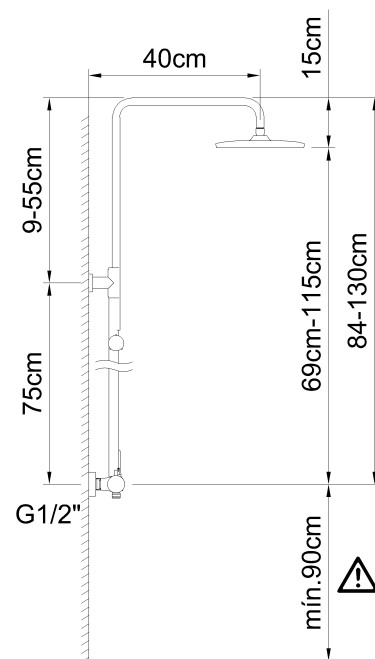

clever

G R I F E R I A

REF: 61017

DESCRIPTION: Single-lever shower set mixer with extendable bar Box with sliding articulated support.

SERIE: PANAM EVO XTREME

GAMA: STYLES PRO

EAN: 8425144238690

NORMATIVA: UNE 19703, UNE-EN 817

PRODUCT IMAGE:

Included:

TECHNICAL DRAWING:

FINISH:

Chrome

NUMBER OF FUNCTIONS:

WARRANTY:

SPARE PARTS:

61050
Shower bar

99543
Ceramic cartridge
35

61057
Diverter cartridge
27

61018
Body for shower set

95255
Handle

61314
Diverter handle

TECHNOLOGIES:

Headwork/Diverter cartridge with ceramic disc

Cold Open taps

50% Cartridge with 2 positions

clever

G R I F F E R I A

EXPLODED VIEW: